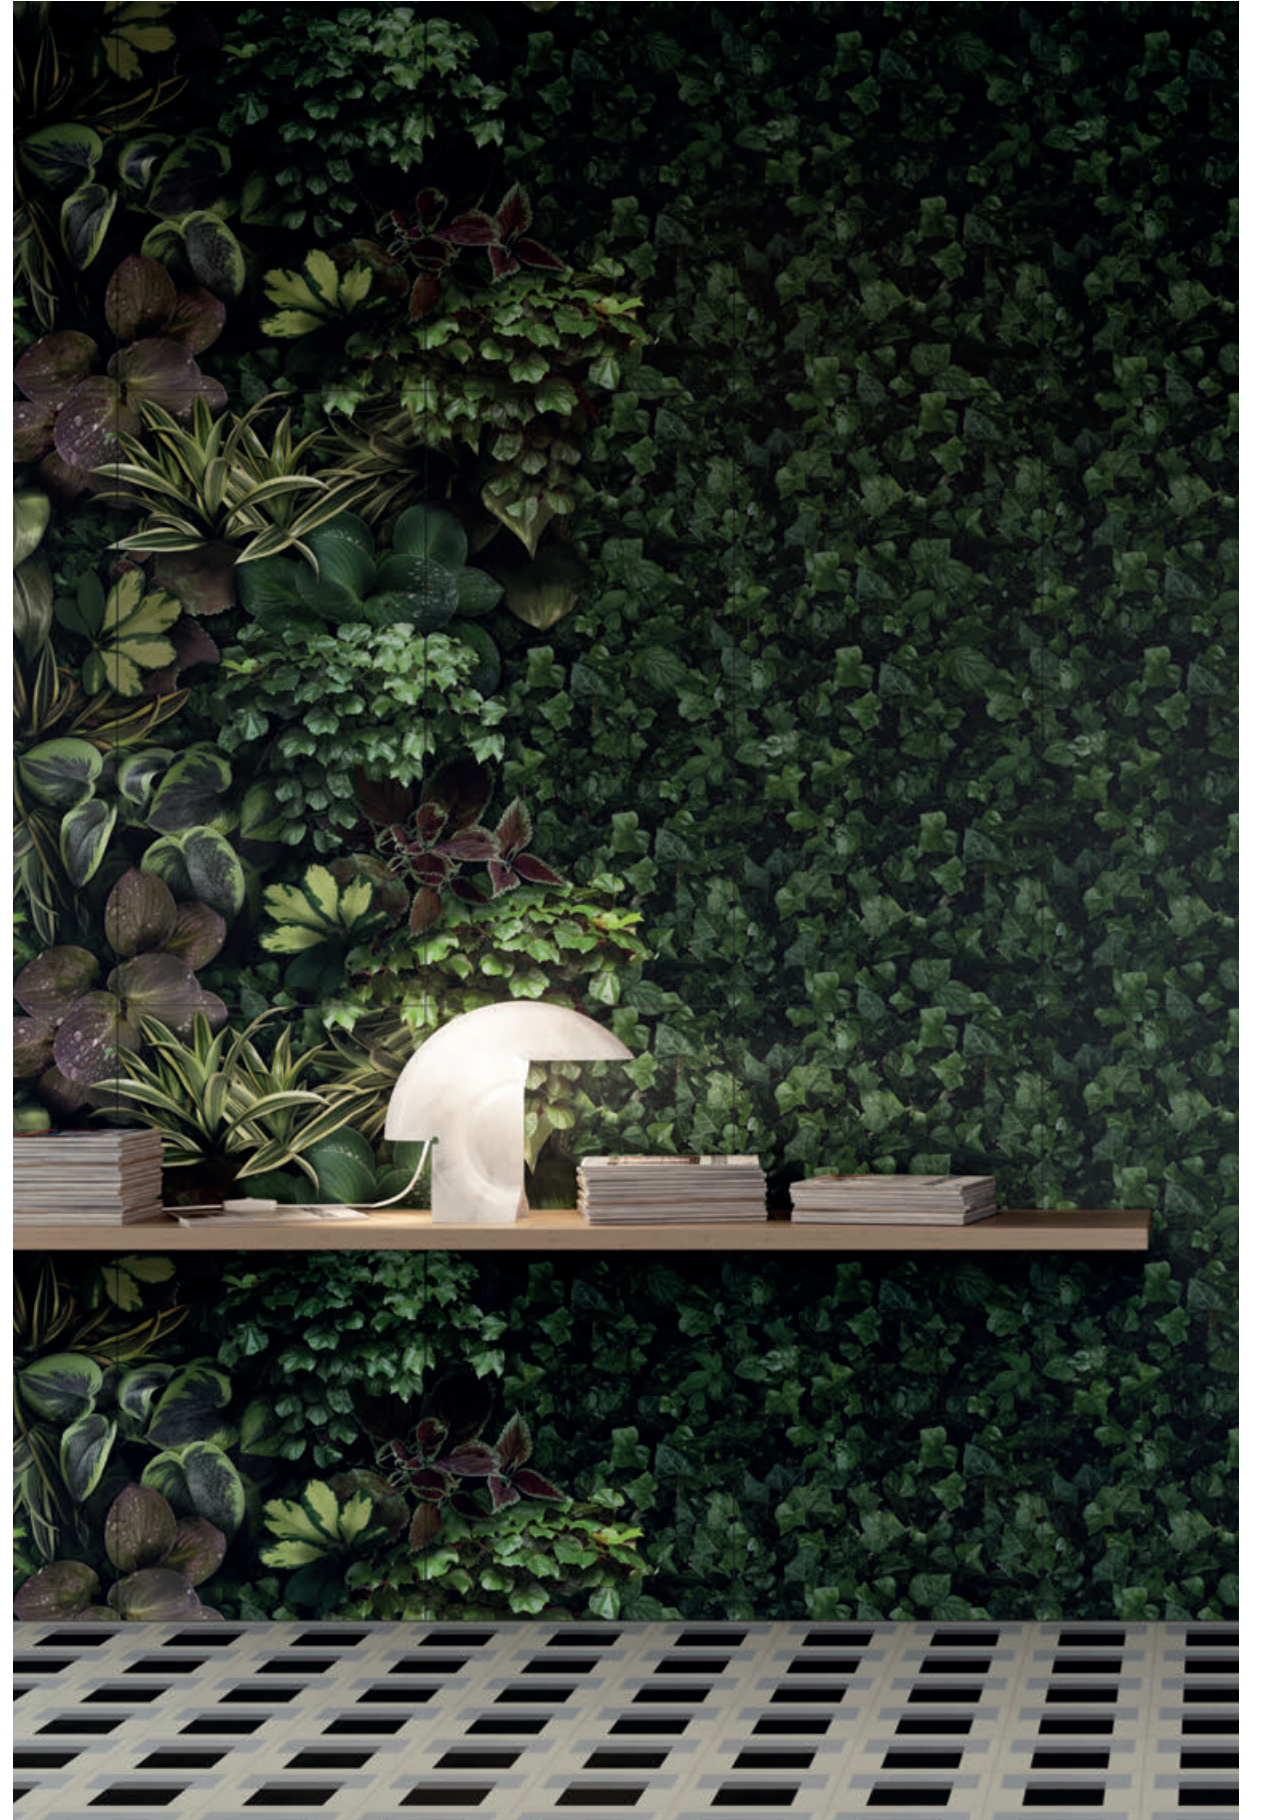

Wall Paper41 Pro Jane B / C / D / E 50x100 20"x40" - Floor Futura T Blue 15x15 6"x6"