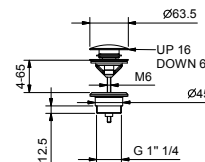

8434

Waste

- 1" 1/4
- pushing plug
- for washbasin without overflow
- for washbasin with overflow
- universal

N.B. complete finishing list in the section miscellaneous articles at the end of the pricelist

Chrome	91 02 8434
Matt Black	91 13 8434
Polished Nickel PVD	91 95 8434
Matt Gun Metal PVD	91 P5 8434
Matt British Gold PVD	91 P6 8434
Matt Copper PVD	91 P9 8434
Deep Black PVD	91 S1 8434
Pure Brass PVD	91 Q7 8434
Raw Metal PVD	91 Q8 8434

8435

Waste

- 1" 1/4
- for washbasin without overflow
- for washbasin with overflow
- unrestricted outlet
- universal

N.B. complete finishing list in the section miscellaneous articles at the end of the pricelist