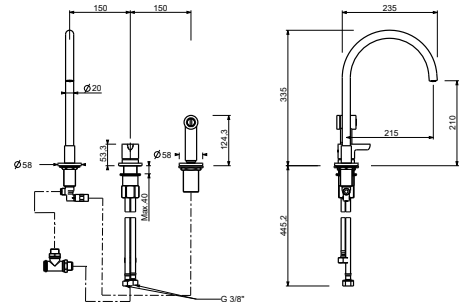

KITCHEN : traditional cartridge

R551

Three-hole kitchen mixer

- spout projection 21,5 cm
- handle
- turning spout
- detached one jet pull-out handshower with on/off push button
- 3-hole
- flow restrictor 8 l/min at 3 bar
- flexible supply lines
- WITHOUT WASTE

Chrome	53 02 R551
Matt Black	53 13 R551
Polished Nickel PVD	53 95 R551
Matt Gun Metal PVD	53 P5 R551
Matt British Gold PVD	53 P6 R551
Matt Copper PVD	53 P9 R551
Deep Black PVD	53 S1 R551
Pure Brass PVD	53 Q7 R551
Raw Metal PVD	53 Q8 R551