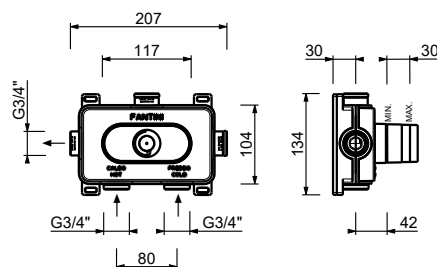

D400A

Built-in piece

19 00 D400A