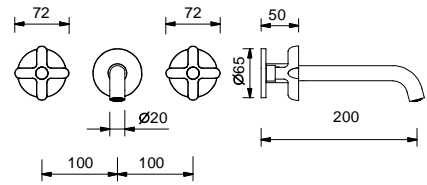

lead $\emptyset$ free

Wall-mount washbasin mixer

- spout projection 20 cm
- handles
- flow restrictor 5 l/min at 3 bar
- 90° ceramic cartridge
- 1/2" inlets
- WITHOUT WASTE

R013B

External piece

Chrome	53 02 R013B
Matt Black	53 13 R013B
Polished Nickel PVD	53 95 R013B
Matt Gun Metal PVD	53 P5 R013B
Matt British Gold PVD	53 P6 R013B
Matt Copper PVD	53 P9 R013B
Deep Black PVD	53 S1 R013B
Pure Brass PVD	53 Q7 R013B
Raw Metal PVD	53 Q8 R013B