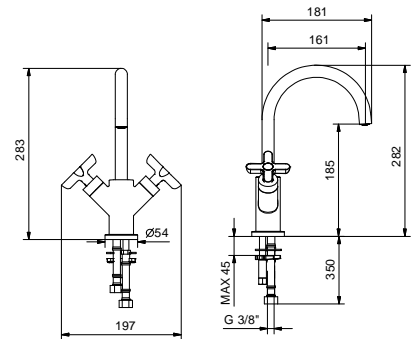

**R010A**

**Built-in piece**

44 00 R010A

**R056WF**  
lead $\emptyset$ free

**Single-hole washbasin mixer**

- spout projection 16 cm
- handles
- flow restrictor 5 l/min at 3 bar
- 90° ceramic cartridge
- flexible supply lines
- WITHOUT WASTE

**R056F**  
lead $\emptyset$ free

**Single-hole washbasin mixer**

- spout projection 16 cm
- handles
- flow restrictor 5 l/min at 3 bar
- 90° ceramic cartridge
- flexible supply lines
- WITH pop-up WASTE