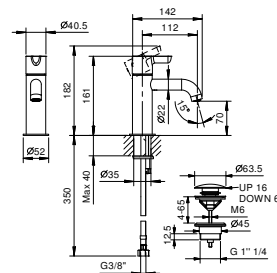

Single-hole washbasin mixer

- spout projection 11 cm
- handle
- flow restrictor 5 l/min at 3 bar
- flexible supply lines
- WITH pop-up WASTE

Chrome	53 02 R404F
Matt Black	53 13 R404F
Polished Nickel PVD	53 95 R404F
Matt Gun Metal PVD	53 P5 R404F
Matt British Gold PVD	53 P6 R404F
Matt Copper PVD	53 P9 R404F
Deep Black PVD	53 S1 R404F
Pure Brass PVD	53 Q7 R404F
Raw Metal PVD	53 Q8 R404F