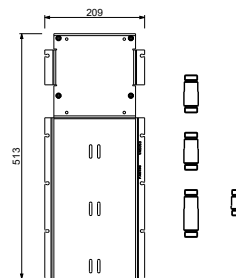

W214

OPTIONAL - Easy Fix System

plate and connections:

- for an easy both horizontal and vertical installation of the thermostatic mixers:
- to install art- D400A / D391A - **3 outlets**