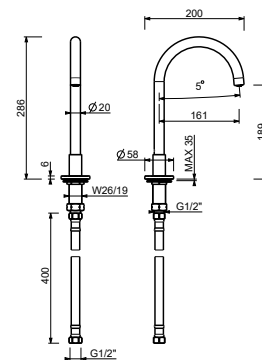

WASHBASIN : spouts

**Z347**

**Washbasin spout**

- h. 28,6 cm
- spout projection 16 cm
- flow restrictor 5 l/min at 3 bar
- 1/2" inlet

Chrome	53 02 Z347
Matt Black	53 13 Z347
Polished Nickel PVD	53 95 Z347
Matt Gun Metal PVD	53 P5 Z347
Matt British Gold PVD	53 P6 Z347
Matt Copper PVD	53 P9 Z347
Deep Black PVD	53 S1 Z347
Pure Brass PVD	53 Q7 Z347
Raw Metal PVD	53 Q8 Z347