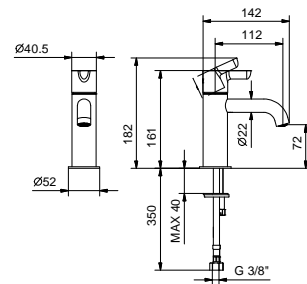

Single-hole washbasin mixer

- spout projection 11 cm
- handle
- flow restrictor 5 l/min at 3 bar
- flexible supply lines
- WITHOUT WASTE

Chrome	53 02 R404WF
Matt Black	53 13 R404WF
Polished Nickel PVD	53 95 R404WF
Matt Gun Metal PVD	53 P5 R404WF
Matt British Gold PVD	53 P6 R404WF
Matt Copper PVD	53 P9 R404WF
Deep Black PVD	53 S1 R404WF
Pure Brass PVD	53 Q7 R404WF
Raw Metal PVD	53 Q8 R404WF