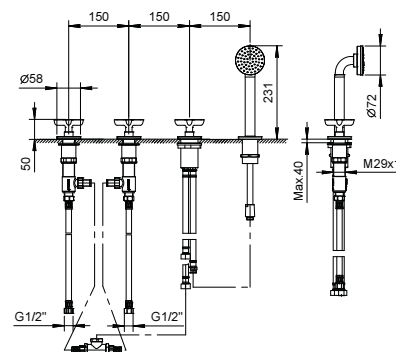

R067

Deck-mount bathtub mixer

- handles
- without spout
- 4-hole
- **2-way** diverter with turning knob
- ICONA handshower
- 150 cm flexible
- 90° ceramic cartridge
- 1/2" inlets
- flexible supply lines

Chrome	53 02 R067
Matt Black	53 13 R067
Polished Nickel PVD	53 95 R067
Matt Gun Metal PVD	53 P5 R067
Matt British Gold PVD	53 P6 R067
Matt Copper PVD	53 P9 R067
Deep Black PVD	53 S1 R067
Pure Brass PVD	53 Q7 R067
Raw Metal PVD	53 Q8 R067