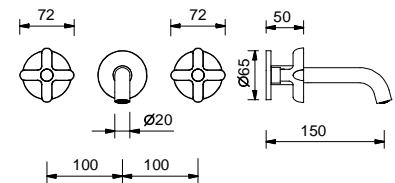

lead∅free

**Wall-mount washbasin mixer**

- spout projection 15 cm
- handles
- flow restrictor 5 l/min at 3 bar
- 90° ceramic cartridge
- 1/2" inlets
- WITHOUT WASTE

**R010B**

**External piece**

Chrome	53 02 R010B
Matt Black	53 13 R010B
Polished Nickel PVD	53 95 R010B
Matt Gun Metal PVD	53 P5 R010B
Matt British Gold PVD	53 P6 R010B
Matt Copper PVD	53 P9 R010B
Deep Black PVD	53 S1 R010B
Pure Brass PVD	53 Q7 R010B
Raw Metal PVD	53 Q8 R010B