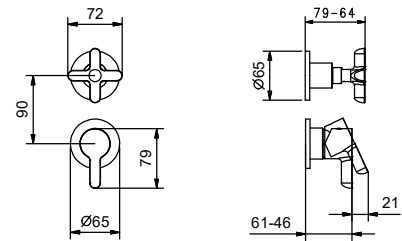

R485B

External piece

Chrome	53 02 R485B
Matt Black	53 13 R485B
Polished Nickel PVD	53 95 R485B
Matt Gun Metal PVD	53 P5 R485B
Matt British Gold PVD	53 P6 R485B
Matt Copper PVD	53 P9 R485B
Deep Black PVD	53 S1 R485B
Pure Brass PVD	53 Q7 R485B
Raw Metal PVD	53 Q8 R485B