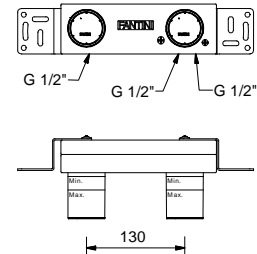

M011A

Built-in piece

44 00 M011A