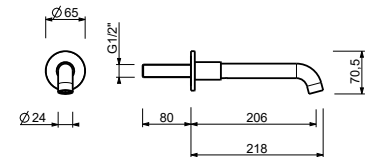

8456

Wall-mount bathtub spout

- spout projection 20 cm
- 1/2" inlet

Chrome	53 02 8456
Matt Black	53 13 8456
Polished Nickel PVD	53 95 8456
Matt Gun Metal PVD	53 P5 8456
Matt British Gold PVD	53 P6 8456
Matt Copper PVD	53 P9 8456
Deep Black PVD	53 S1 8456
Pure Brass PVD	53 Q7 8456
Raw Metal PVD	53 Q8 8456