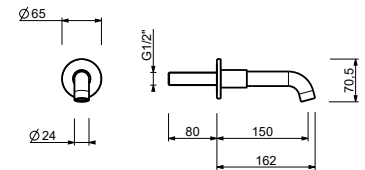

TUB: spouts

8455

Wall-mount bathtub spout

- spout projection 15 cm
- 1/2" inlet

Chrome	53 02 8455
Matt Black	53 13 8455
Polished Nickel PVD	53 95 8455
Matt Gun Metal PVD	53 P5 8455
Matt British Gold PVD	53 P6 8455
Matt Copper PVD	53 P9 8455
Deep Black PVD	53 S1 8455
Pure Brass PVD	53 Q7 8455
Raw Metal PVD	53 Q8 8455