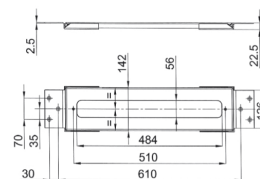

W002

Bathtub drain

- with handle
- bath-tub drain with overflow
- WITH WASTE

N.B. complete finishing list in the section miscellaneous articles at the end of the pricelist

Chrome	91 02 W002
Matt Black	91 13 W002
Polished Nickel PVD	91 95 W002
Matt Gun Metal PVD	91 P5 W002
Matt British Gold PVD	91 P6 W002
Matt Copper PVD	91 P9 W002
Deep Black PVD	91 S1 W002

9325

Mounting plate for deck-mount bathtub mixer

- screw covers
- mounting plate
- without cover plate

NOTE: To be finished with inspectable cover materials

Chrome	91 02 9325

9670

Mounting plate for deck-mount bathtub mixer

- screw covers
- mounting plate
- without cover plate

NOTE: To be finished with inspectable cover materials

Chrome	91 02 9670