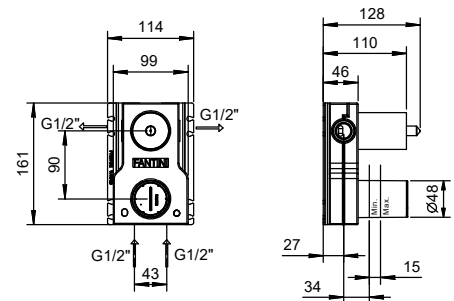

M585A

Built-in piece

44 00 M585A