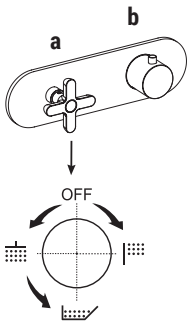

EXAMPLE:

art. R773B+D373A

a) shut-off rotating diverter - By rotating the diverter knob from centre to right clockwise, one opens the first outlet, shuts off at the centre and rotating left opens the second and third outlets in a sequence.

b) temperature control.

Base materials: BRASS

Finishing:

- 02 Chrome
- 13 Matt Black (RAL 9005)
- 95 Polished Nickel PVD
- P5 Matt Gun Metal PVD
- P6 Matt British Gold PVD
- P9 Matt Copper PVD
- S1 Deep Black PVD
- Q7 Pure Brass PVD
- Q8 Raw Metal PVD

* For spare parts, accessories, miscellaneous items and extensions please refer to specific pricelist sections