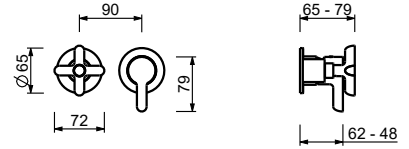

Built-in shower mixer

- handles
- **2-way** diverter with turning knob
- 1/2" inlets
- soundproof
- for horizontal installation only

R485B

External piece

Chrome	53 02 R485B
Matt Black	53 13 R485B
Polished Nickel PVD	53 95 R485B
Matt Gun Metal PVD	53 P5 R485B
Matt British Gold PVD	53 P6 R485B
Matt Copper PVD	53 P9 R485B
Deep Black PVD	53 S1 R485B
Pure Brass PVD	53 Q7 R485B
Raw Metal PVD	53 Q8 R485B