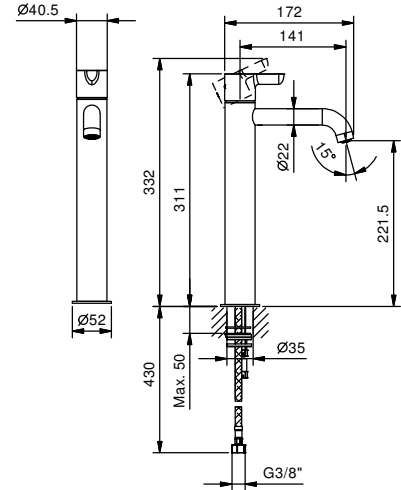

R406WF
lead free

Single-hole high washbasin mixer

- spout projection 14 cm
- handle
- flow restrictor 5 l/min at 3 bar
- flexible supply lines
- WITHOUT WASTE

Chrome	53 02 R406WF
Matt Black	53 13 R406WF
Polished Nickel PVD	53 95 R406WF
Matt Gun Metal PVD	53 P5 R406WF
Matt British Gold PVD	53 P6 R406WF
Matt Copper PVD	53 P9 R406WF
Deep Black PVD	53 S1 R406WF
Pure Brass PVD	53 Q7 R406WF
Raw Metal PVD	53 Q8 R406WF