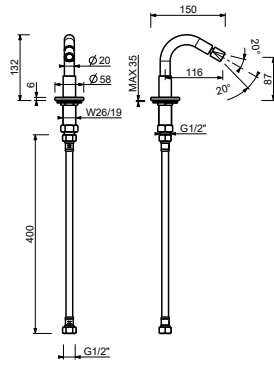

Z343

Bidet spout

- spout projection 11,6 cm
- flow restrictor 5 l/min at 3 bar
- 1/2" inlet

Chrome	53 02 Z343
Matt Black	53 13 Z343
Polished Nickel PVD	53 95 Z343
Matt Gun Metal PVD	53 P5 Z343
Matt British Gold PVD	53 P6 Z343
Matt Copper PVD	53 P9 Z343
Deep Black PVD	53 S1 Z343
Pure Brass PVD	53 Q7 Z343
Raw Metal PVD	53 Q8 Z343