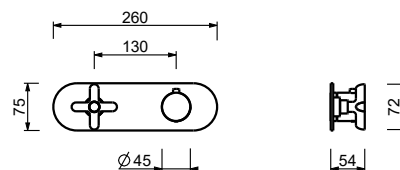

3/4" built-in thermostatic shower mixer

- handles
- **3-way** shut-off diverter with turning knob
- for horizontal installation only
- 3/4" inlets

R773B

External piece

Chrome	53 02 R773B
Matt Black	53 13 R773B
Polished Nickel PVD	53 95 R773B
Matt Gun Metal PVD	53 P5 R773B
Matt British Gold PVD	53 P6 R773B
Matt Copper PVD	53 P9 R773B
Deep Black PVD	53 S1 R773B
Pure Brass PVD	53 Q7 R773B
Raw Metal PVD	53 Q8 R773B