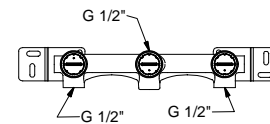

lead∅free

**Wall-mount washbasin mixer**

- spout projection 15 cm
- handles
- flow restrictor 5 l/min at 3 bar
- 90° ceramic cartridge
- 1/2" inlets
- WITHOUT WASTE

**R010B**

**External piece**

Chrome	53 02 R010B
Matt Black	53 13 R010B
Polished Nickel PVD	53 95 R010B
Matt Gun Metal PVD	53 P5 R010B
Matt British Gold PVD	53 P6 R010B
Matt Copper PVD	53 P9 R010B
Deep Black PVD	53 S1 R010B
Pure Brass PVD	53 Q7 R010B
Raw Metal PVD	53 Q8 R010B