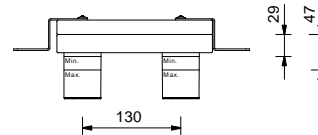

Built-in piece

44 00 M011A