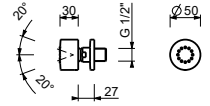

9248

Lateral body spray

- Base material: brass
- adjustable
- anti-lime scale system
- 1/2" inlet

Chrome	86 02 9248
Matt Black	86 13 9248
Polished Nickel PVD	86 95 9248
Matt Gun Metal PVD	86 P5 9248
Matt British Gold PVD	86 P6 9248
Matt Copper PVD	86 P9 9248
Deep Black PVD	86 S1 9248