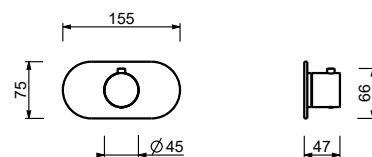

R700B

External piece

Chrome	87 02 R700B
Matt Black	87 13 R700B
Polished Nickel PVD	87 95 R700B
Matt Gun Metal PVD	87 P5 R700B
Matt British Gold PVD	87 P6 R700B
Matt Copper PVD	87 P9 R700B
Deep Black PVD	87 S1 R700B
Pure Brass PVD	87 Q7 R700B
Raw Metal PVD	87 Q8 R700B