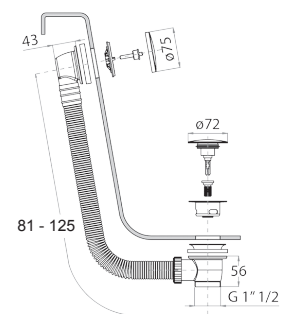

W001

Bathtub drain

- with handle
- WITH WASTE

N.B. complete finishing list in the section miscellaneous articles at the end of the pricelist