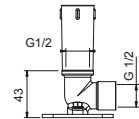

OPTIONAL: Built-in part for plasterboard

W046 91 00 W046