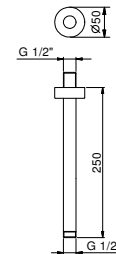

**OPTIONAL: Built-in part for plasterboard**

**W046** 91 00 W046

9236

**Shower arm**

- 25 cm long
- round backplate
- ceiling-mount
- 1/2" inlet

Chrome	86 02 9236
Matt Black	86 13 9236
Polished Nickel PVD	86 95 9236
Matt Gun Metal PVD	86 P5 9236
Matt British Gold PVD	86 P6 9236
Matt Copper PVD	86 P9 9236
Deep Black PVD	86 S1 9236
Pure Brass PVD	86 Q7 9236
Raw Metal PVD	86 Q8 9236