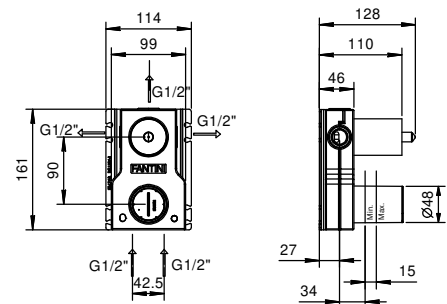

M587A

Built-in piece

44 00 M587A