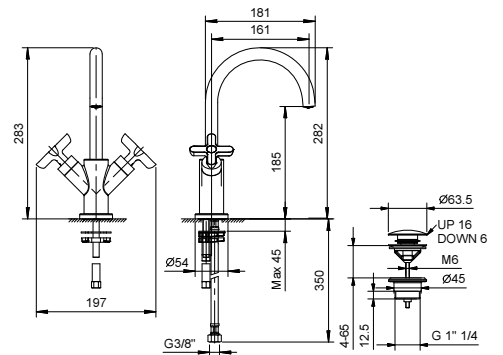

R056F
lead $\emptyset$ free

Single-hole washbasin mixer

- spout projection 16 cm
- handles
- flow restrictor 5 l/min at 3 bar
- 90° ceramic cartridge
- flexible supply lines
- WITH pop-up WASTE

Chrome	53 02 R056F
Matt Black	53 13 R056F
Polished Nickel PVD	53 95 R056F
Matt Gun Metal PVD	53 P5 R056F
Matt British Gold PVD	53 P6 R056F
Matt Copper PVD	53 P9 R056F
Deep Black PVD	53 S1 R056F