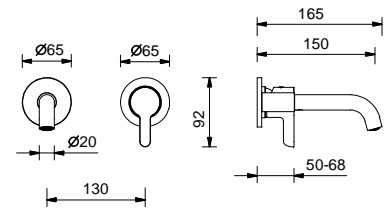

lead∅free

**Wall-mount washbasin mixer**

- spout projection 16 cm
- handle
- flow restrictor 5 l/min at 3 bar
- 1/2" inlets
- WITHOUT WASTE

**R411B**

**External piece**

Chrome	53 02 R411B
Matt Black	53 13 R411B
Polished Nickel PVD	53 95 R411B
Matt Gun Metal PVD	53 P5 R411B
Matt British Gold PVD	53 P6 R411B
Matt Copper PVD	53 P9 R411B
Deep Black PVD	53 S1 R411B
Pure Brass PVD	53 Q7 R411B
Raw Metal PVD	53 Q8 R411B