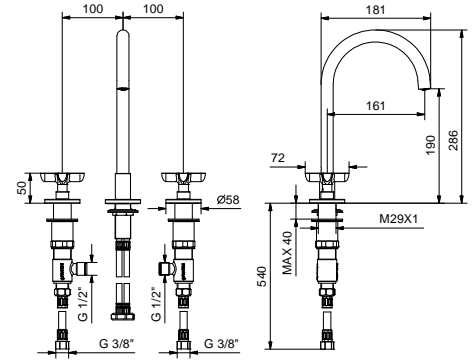

R007W
lead∅free

3-hole washbasin mixer

- spout projection 16 cm
- handles
- flow restrictor 5 l/min at 3 bar
- 90° ceramic cartridge
- flexible supply lines
- WITHOUT WASTE

Chrome	53 02 R007W
Matt Black	53 13 R007W
Polished Nickel PVD	53 95 R007W
Matt Gun Metal PVD	53 P5 R007W
Matt British Gold PVD	53 P6 R007W
Matt Copper PVD	53 P9 R007W
Deep Black PVD	53 S1 R007W
Pure Brass PVD	53 Q7 R007W
Raw Metal PVD	53 Q8 R007W