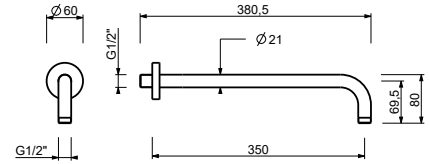

8137

Shower arm

- 35 cm long
- round backplate
- wall-mount
- 1/2" inlet

Chrome	86 02 8137
Matt Black	86 13 8137
Polished Nickel PVD	86 95 8137
Matt Gun Metal PVD	86 P5 8137
Matt British Gold PVD	86 P6 8137
Matt Copper PVD	86 P9 8137
Deep Black PVD	86 S1 8137
Pure Brass PVD	86 Q7 8137
Raw Metal PVD	86 Q8 8137

OPTIONAL: Built-in part for plasterboard

W046 91 00 W046

8028

Shower arm

- 45 cm long
- round backplate
- wall-mount
- 1/2" inlet

Chrome	86 02 8028
Matt Black	86 13 8028
Polished Nickel PVD	86 95 8028
Matt Gun Metal PVD	86 P5 8028
Matt British Gold PVD	86 P6 8028
Matt Copper PVD	86 P9 8028
Deep Black PVD	86 S1 8028
Pure Brass PVD	86 Q7 8028
Raw Metal PVD	86 Q8 8028