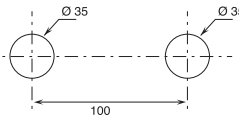

### BASINS HOLE SIZE:

- For washbasin and bidet mixers.
- For single-hole washbasin and bidet mixers.

- 2-hole washbasin mixer.  
**art. R504W**

- 3-hole washbasin mixer.  
**art. R007**

**The built-in 3/4" thermostatic shower mixer is available:**