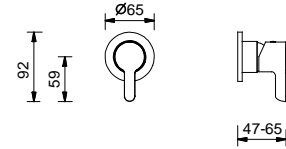

Built-in shower mixer

- handle
- no. 1 1/2" outlet
- 1/2" inlets
- soundproof

R063B

External piece

Chrome	53 02 R063B
Matt Black	53 13 R063B
Polished Nickel PVD	53 95 R063B
Matt Gun Metal PVD	53 P5 R063B
Matt British Gold PVD	53 P6 R063B
Matt Copper PVD	53 P9 R063B
Deep Black PVD	53 S1 R063B
Pure Brass PVD	53 Q7 R063B
Raw Metal PVD	53 Q8 R063B