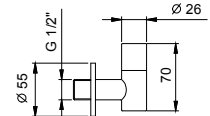

8364

Pair of filters

- with shutoff
- fully inspectable filter
- 1/2" inlet

N.B. complete finishing list in the section miscellaneous articles at the end of the pricelist