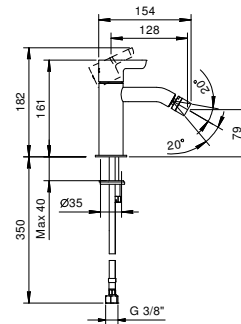

R408WF

Single-hole bidet mixer

- spout projection 12,5 cm
- handle
- flow restrictor 5 l/min at 3 bar
- articulated aerator
- flexible supply lines
- WITHOUT WASTE

Chrome	53 02 R408WF
Matt Black	53 13 R408WF
Polished Nickel PVD	53 95 R408WF
Matt Gun Metal PVD	53 P5 R408WF
Matt British Gold PVD	53 P6 R408WF
Matt Copper PVD	53 P9 R408WF
Deep Black PVD	53 S1 R408WF
Pure Brass PVD	53 Q7 R408WF
Raw Metal PVD	53 Q8 R408WF