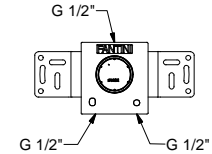

Built-in shower mixer

- handle
- no. 1 1/2" outlet
- 1/2" inlets
- soundproof

R063B

External piece

Chrome	53 02 R063B
Matt Black	53 13 R063B
Polished Nickel PVD	53 95 R063B
Matt Gun Metal PVD	53 P5 R063B
Matt British Gold PVD	53 P6 R063B
Matt Copper PVD	53 P9 R063B
Deep Black PVD	53 S1 R063B
Pure Brass PVD	53 Q7 R063B
Raw Metal PVD	53 Q8 R063B