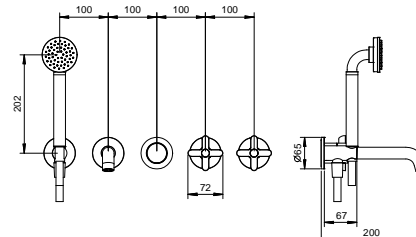

R019B

External piece

Chrome	53 02 R019B
Matt Black	53 13 R019B
Polished Nickel PVD	53 95 R019B
Matt Gun Metal PVD	53 P5 R019B
Matt British Gold PVD	53 P6 R019B
Matt Copper PVD	53 P9 R019B
Deep Black PVD	53 S1 R019B
Pure Brass PVD	53 Q7 R019B
Raw Metal PVD	53 Q8 R019B