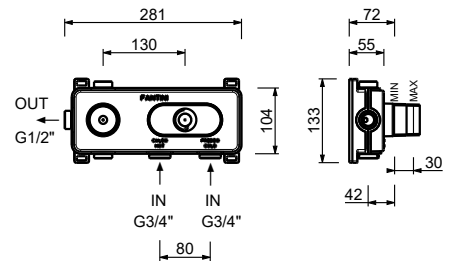

D331A

Built-in piece

19 00 D331A