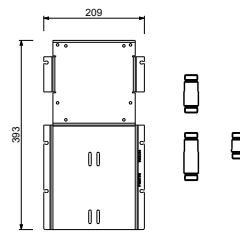

W213

OPTIONAL - Easy Fix System

1. plate and connections:
2. for an easy both horizontal and vertical installation of the thermostatic mixers:
   - to install art- D400A / D391A - **1 outlet**
   - to install art- D400A / D391A - **2 outlets**