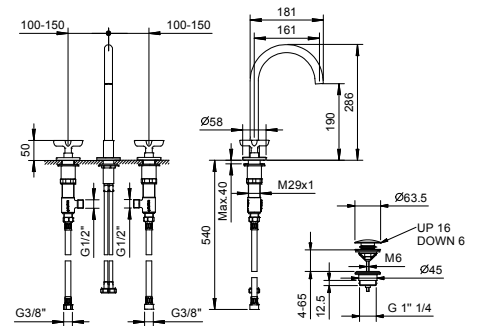

R007
lead∅free

3-hole washbasin mixer

- spout projection 16 cm
- handles
- flow restrictor 5 l/min at 3 bar
- 90° ceramic cartridge
- flexible supply lines
- WITH pop-up WASTE

Chrome	53 02 R007
Matt Black	53 13 R007
Polished Nickel PVD	53 95 R007
Matt Gun Metal PVD	53 P5 R007
Matt British Gold PVD	53 P6 R007
Matt Copper PVD	53 P9 R007
Deep Black PVD	53 S1 R007
Pure Brass PVD	53 Q7 R007
Raw Metal PVD	53 Q8 R007