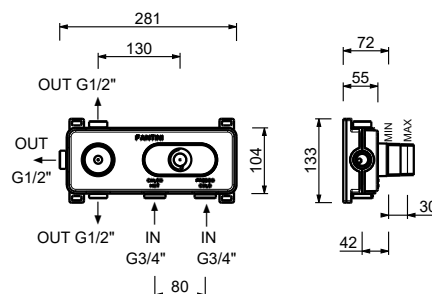

D373A

Built-in piece

19 00 D373A