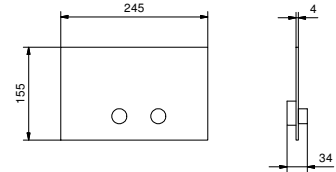

W216

Flush actuator plate

- Base material: stainless steel
- projecting push-button controls
- with round controls
- compatible with TECEBOX OCTA II
- minimum depth: see installation instructions
- without visible fixing system

N.B. complete finishing list in the section miscellaneous articles at the end of the pricelist

Brilliant Stainless Steel	91 38 W216
Matt Black	91 13 W216
Polished Nickel PVD	91 95 W216
Matt Gun Metal PVD	91 P5 W216
Matt British Gold PVD	91 P6 W216
Matt Copper PVD	91 P9 W216
Deep Black PVD	91 S1 W216
Pure Brass PVD	91 Q7 W216
Raw Metal PVD	91 Q8 W216

8486

Double-function hydrobrush

- for WC cleaning
- for personal care if used with a shower mixer
- water plug with showerholder
- stop valve
- Base material: brass
- round backplate
- 120 cm PVC flexible
- 1/2" inlet

N.B. complete finishing list in the section miscellaneous articles at the end of the pricelist