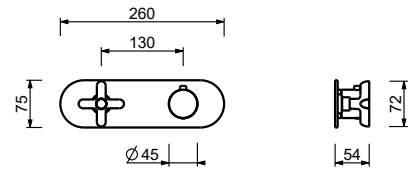

3/4" built-in thermostatic shower mixer

- handles
- no. 1 1/2" outlet
- for horizontal installation only
- 3/4" inlets

R731B

External piece

Chrome	53 02 R731B
Matt Black	53 13 R731B
Polished Nickel PVD	53 95 R731B
Matt Gun Metal PVD	53 P5 R731B
Matt British Gold PVD	53 P6 R731B
Matt Copper PVD	53 P9 R731B
Deep Black PVD	53 S1 R731B
Pure Brass PVD	53 Q7 R731B
Raw Metal PVD	53 Q8 R731B