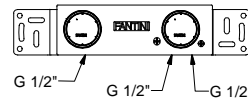

Built-in piece

44 00 M011A