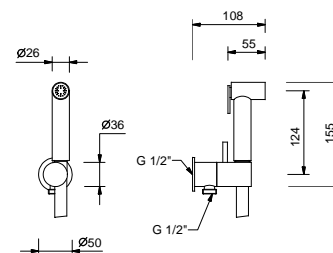

8486

Double-function hydrobrush

- for WC cleaning
- for personal care if used with a shower mixer
- water plug with showerholder
- stop valve
- Base material: brass
- round backplate
- 120 cm PVC flexible
- 1/2" inlet

N.B. complete finishing list in the section miscellaneous articles at the end of the pricelist

Chrome	91 02 8486
Matt Black	91 13 8486
Polished Nickel PVD	91 95 8486
Matt Gun Metal PVD	91 P5 8486
Matt British Gold PVD	91 P6 8486
Matt Copper PVD	91 P9 8486
Deep Black PVD	91 S1 8486
Pure Brass PVD	91 Q7 8486
Raw Metal PVD	91 Q8 8486