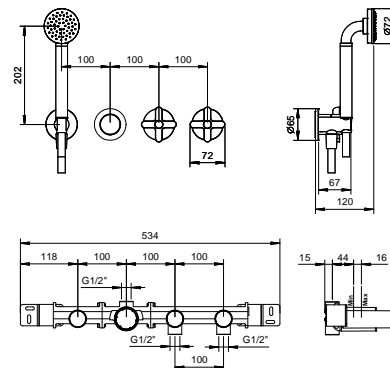

Built-in bathtub/shower mixer

- handles
- without spout
- **2-way** diverter with turning knob
- ICONA handshower
- water plug with showerholder
- 150 cm PVC flexible
- 90° ceramic cartridge
- 1/2" inlets

R017B

External piece

Chrome	53 02 R017B
Matt Black	53 13 R017B
Polished Nickel PVD	53 95 R017B
Matt Gun Metal PVD	53 P5 R017B
Matt British Gold PVD	53 P6 R017B
Matt Copper PVD	53 P9 R017B
Deep Black PVD	53 S1 R017B
Pure Brass PVD	53 Q7 R017B
Raw Metal PVD	53 Q8 R017B