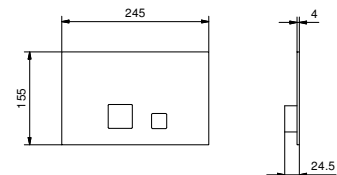

Flush actuator plate

- Base material: stainless steel
- flush fit controls
- with square controls
- compatible with GEBERIT SIGMA8, SIGMA12
- without visible fixing system

N.B. complete finishing list in the section miscellaneous articles at the end of the pricelist