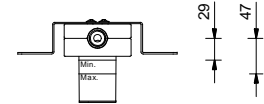

M063A

Built-in piece

44 00 M063A