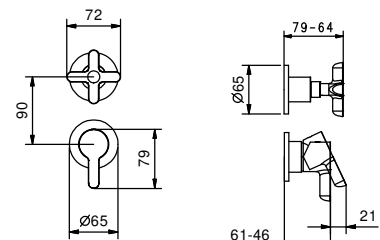

R487B

External piece

Chrome	53 02 R487B
Matt Black	53 13 R487B
Polished Nickel PVD	53 95 R487B
Matt Gun Metal PVD	53 P5 R487B
Matt British Gold PVD	53 P6 R487B
Matt Copper PVD	53 P9 R487B
Deep Black PVD	53 S1 R487B
Pure Brass PVD	53 Q7 R487B
Raw Metal PVD	53 Q8 R487B