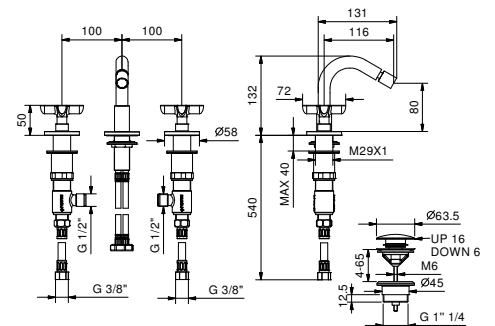

R008

3-hole bidet mixer

- spout projection 11,6 cm
- flow restrictor 5 l/min at 3 bar
- handles
- 90° ceramic cartridge
- articulated aerator
- flexible supply lines
- WITH pop-up WASTE

Chrome	53 02 R008
Matt Black	53 13 R008
Polished Nickel PVD	53 95 R008
Matt Gun Metal PVD	53 P5 R008
Matt British Gold PVD	53 P6 R008
Matt Copper PVD	53 P9 R008
Deep Black PVD	53 S1 R008
Pure Brass PVD	53 Q7 R008
Raw Metal PVD	53 Q8 R008

Single-hole bidet mixer

- spout projection 11,6 cm
- wall-mount remote controls
- flow restrictor 5 l/min at 3 bar
- 90° ceramic cartridge
- articulated aerator
- flexible supply lines
- WITH pop-up WASTE

R911B

External piece

Chrome	53 02 R911B
Matt Black	53 13 R911B
Polished Nickel PVD	53 95 R911B
Matt Gun Metal PVD	53 P5 R911B
Matt British Gold PVD	53 P6 R911B
Matt Copper PVD	53 P9 R911B
Deep Black PVD	53 S1 R911B
Pure Brass PVD	53 Q7 R911B
Raw Metal PVD	53 Q8 R911B