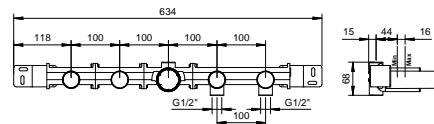

R019A

Built-in piece

44 00 R019A