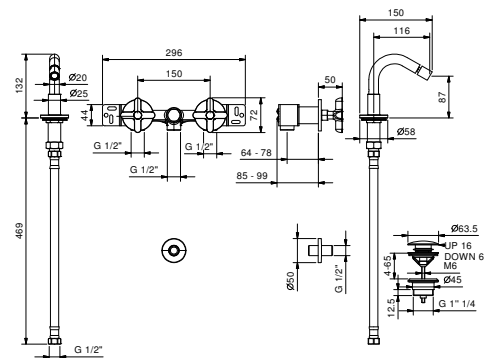

R011A

Built-in piece

44 00 R011A