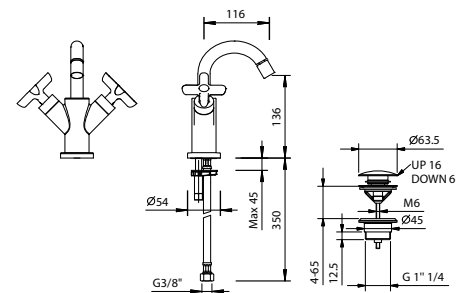

Chrome	53 02 R062F
Matt Black	53 13 R062F
Polished Nickel PVD	53 95 R062F
Matt Gun Metal PVD	53 P5 R062F
Matt British Gold PVD	53 P6 R062F
Matt Copper PVD	53 P9 R062F
Deep Black PVD	53 S1 R062F