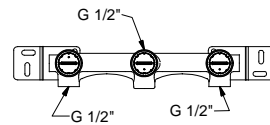

**R010A**

**Built-in piece**

44 00 R010A

**R056WF**  
lead $\emptyset$ free

**Single-hole washbasin mixer**

- spout projection 16 cm
- handles
- flow restrictor 5 l/min at 3 bar
- 90° ceramic cartridge
- flexible supply lines
- WITHOUT WASTE