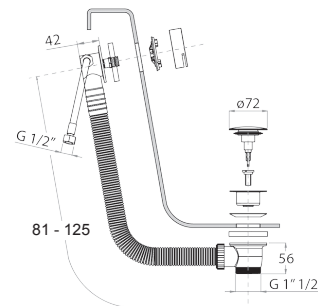

W002

Bathtub drain

- with handle
- bath-tub drain with overflow
- WITH WASTE

N.B. complete finishing list in the section miscellaneous articles at the end of the pricelist

Chrome	91 02 W002
Matt Black	91 13 W002
Polished Nickel PVD	91 95 W002
Matt Gun Metal PVD	91 P5 W002
Matt British Gold PVD	91 P6 W002
Matt Copper PVD	91 P9 W002
Deep Black PVD	91 S1 W002

9325

Mounting plate for deck-mount bathtub mixer

- screw covers
- mounting plate
- without cover plate

NOTE: To be finished with inspectable cover materials

Chrome	91 02 9325

9670

Mounting plate for deck-mount bathtub mixer

- screw covers
- mounting plate
- without cover plate

NOTE: To be finished with inspectable cover materials

Chrome	91 02 9670