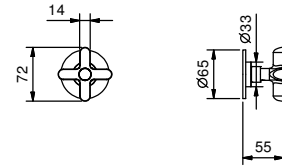

3/4" stop valve

- handle
- 90° ceramic cartridge
- 3/4" inlets
- soundproof

R791B

External piece

Chrome	53 02 R791B
Matt Black	53 13 R791B
Polished Nickel PVD	53 95 R791B
Matt Gun Metal PVD	53 P5 R791B
Matt British Gold PVD	53 P6 R791B
Matt Copper PVD	53 P9 R791B
Deep Black PVD	53 S1 R791B
Pure Brass PVD	53 Q7 R791B
Raw Metal PVD	53 Q8 R791B