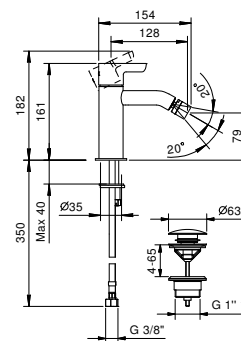

R408F

Single-hole bidet mixer

- spout projection 12,5 cm
- handle
- flow restrictor 5 l/min at 3 bar
- articulated aerator
- flexible supply lines
- WITH pop-up WASTE

Chrome	53 02 R408F
Matt Black	53 13 R408F
Polished Nickel PVD	53 95 R408F
Matt Gun Metal PVD	53 P5 R408F
Matt British Gold PVD	53 P6 R408F
Matt Copper PVD	53 P9 R408F
Deep Black PVD	53 S1 R408F
Pure Brass PVD	53 Q7 R408F
Raw Metal PVD	53 Q8 R408F