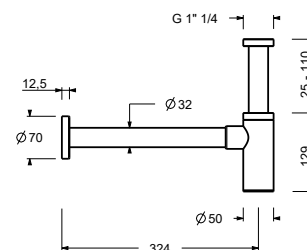

Chrome	91 02 9234
Matt Black	91 13 9234
Polished Nickel PVD	91 95 9234
Matt Gun Metal PVD	91 P5 9234
Matt British Gold PVD	91 P6 9234
Matt Copper PVD	91 P9 9234
Deep Black PVD	91 S1 9234
Pure Brass PVD	91 Q7 9234
Raw Metal PVD	91 Q8 9234