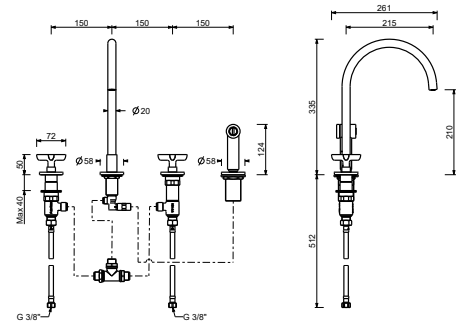

R051
lead∅free

Sink mixer

- spout projection 21,5 cm
- handles
- turning spout
- detached one jet pull-out handshower with on/off push button
- 4-hole
- flow restrictor 8 l/min at 3 bar
- 90° ceramic cartridge
- flexible supply lines
- WITHOUT WASTE

Chrome	53 02 R051
Matt Black	53 13 R051
Polished Nickel PVD	53 95 R051
Matt Gun Metal PVD	53 P5 R051
Matt British Gold PVD	53 P6 R051
Matt Copper PVD	53 P9 R051
Deep Black PVD	53 S1 R051
Pure Brass PVD	53 Q7 R051
Raw Metal PVD	53 Q8 R051