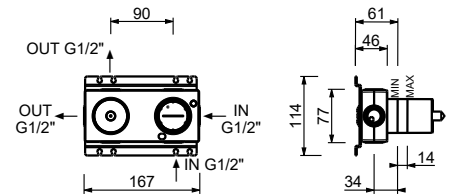

M685A

Built-in piece

44 00 M685A