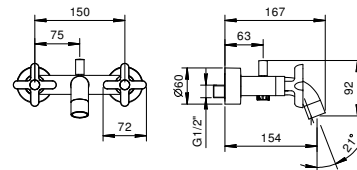

R015

Wall-mount bathtub mixer

- spout projection 15,4 cm
- handles
- **2-way** automatic diverter
- ICONA handshower
- handshower holder
- 150 cm PVC flexible
- 90° ceramic cartridge

Chrome	53 02 R015
Matt Black	53 13 R015
Polished Nickel PVD	53 95 R015
Matt Gun Metal PVD	53 P5 R015
Matt British Gold PVD	53 P6 R015
Matt Copper PVD	53 P9 R015
Deep Black PVD	53 S1 R015

Built-in bathtub mixer

- spout projection 20 cm
- handles
- **2-way** diverter with turning knob
- ICONA handshower
- water plug with showerholder
- 150 cm PVC flexible
- 90° ceramic cartridge
- 1/2" inlets

R019B

External piece

Chrome	53 02 R019B
Matt Black	53 13 R019B
Polished Nickel PVD	53 95 R019B
Matt Gun Metal PVD	53 P5 R019B
Matt British Gold PVD	53 P6 R019B
Matt Copper PVD	53 P9 R019B
Deep Black PVD	53 S1 R019B
Pure Brass PVD	53 Q7 R019B
Raw Metal PVD	53 Q8 R019B

R019A

Built-in piece

44 00 R019A