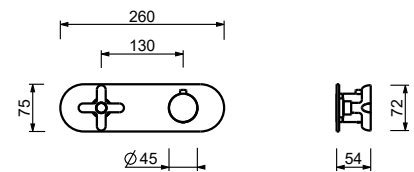

R772B

External piece

Chrome	53 02 R772B
Matt Black	53 13 R772B
Polished Nickel PVD	53 95 R772B
Matt Gun Metal PVD	53 P5 R772B
Matt British Gold PVD	53 P6 R772B
Matt Copper PVD	53 P9 R772B
Deep Black PVD	53 S1 R772B
Pure Brass PVD	53 Q7 R772B
Raw Metal PVD	53 Q8 R772B