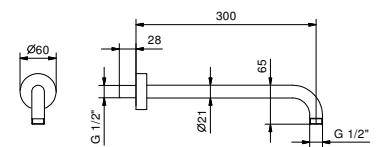

OPTIONAL: Built-in part for plasterboard

W046	91 00 W046