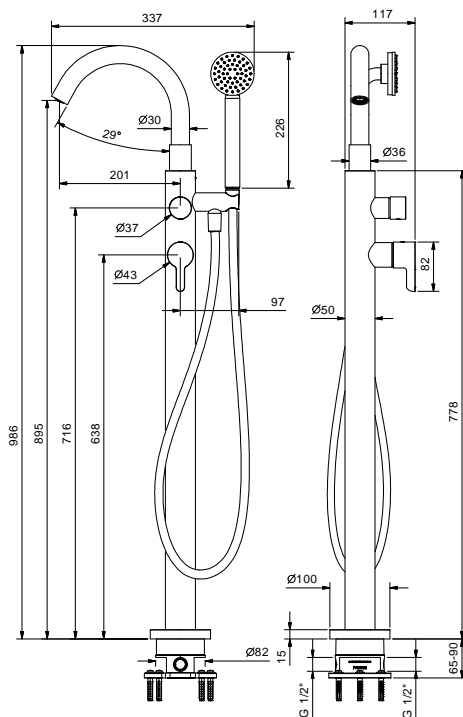

R080B

External piece

Chrome	53 02 R080B
Matt Black	53 13 R080B
Polished Nickel PVD	53 95 R080B
Matt Gun Metal PVD	53 P5 R080B
Matt British Gold PVD	53 P6 R080B
Matt Copper PVD	53 P9 R080B
Deep Black PVD	53 S1 R080B
Pure Brass PVD	53 Q7 R080B
Raw Metal PVD	53 Q8 R080B