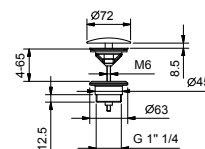

8434

Waste

- 1" 1/4
- pushing plug
- for washbasin without overflow
- for washbasin with overflow
- universal

N.B. complete finishing list in the section miscellaneous articles at the end of the pricelist

Chrome	91 02 8434
Matt Black	91 13 8434
Polished Nickel PVD	91 95 8434
Matt Gun Metal PVD	91 P5 8434
Matt British Gold PVD	91 P6 8434
Matt Copper PVD	91 P9 8434
Deep Black PVD	91 S1 8434
Pure Brass PVD	91 Q7 8434
Raw Metal PVD	91 Q8 8434

8435

Waste

- 1" 1/4
- for washbasin without overflow
- for washbasin with overflow
- unrestricted outlet
- universal

N.B. complete finishing list in the section miscellaneous articles at the end of the pricelist

Chrome	91 02 8435
Matt Black	91 13 8435
Polished Nickel PVD	91 95 8435
Matt Gun Metal PVD	91 P5 8435
Matt British Gold PVD	91 P6 8435
Matt Copper PVD	91 P9 8435
Deep Black PVD	91 S1 8435
Pure Brass PVD	91 Q7 8435
Raw Metal PVD	91 Q8 8435

9234

Bottle trap

- 1" 1/4
- for washbasin

N.B. complete finishing list in the section miscellaneous articles at the end of the pricelist

Chrome	91 02 9234
Matt Black	91 13 9234
Polished Nickel PVD	91 95 9234
Matt Gun Metal PVD	91 P5 9234
Matt British Gold PVD	91 P6 9234
Matt Copper PVD	91 P9 9234
Deep Black PVD	91 S1 9234
Pure Brass PVD	91 Q7 9234
Raw Metal PVD	91 Q8 9234