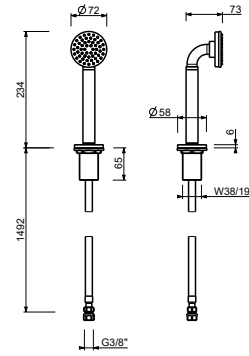

## Built-in piece

44 00 R080A

**Z350**

**Shower set for bathtub edge**

- ICONA handshower
- 150 cm flexible

Chrome	53 02 Z350
Matt Black	53 13 Z350
Polished Nickel PVD	53 95 Z350
Matt Gun Metal PVD	53 P5 Z350
Matt British Gold PVD	53 P6 Z350
Matt Copper PVD	53 P9 Z350
Deep Black PVD	53 S1 Z350
Pure Brass PVD	53 Q7 Z350
Raw Metal PVD	53 Q8 Z350