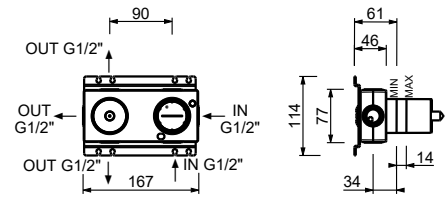

**M687A**

**Built-in piece**

44 00 M687A

**R429**

**Showerrail with external mixer**

- handles
- **2-way** shut-off diverter with turning knob
- 150 cm PVC flexible
- handshower
- shower head Ø 24 cm
- 1/2" inlets
- adjustable slider