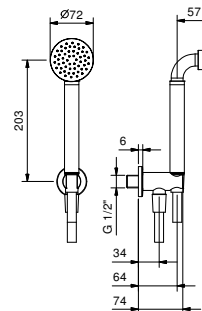

**OPTIONAL: Built-in part for plasterboard**

**W046** 91 00 W046

9237

**Shower arm**

- 45 cm long
- round backplate
- ceiling-mount
- 1/2" inlet

Chrome	86 02 9237
Matt Black	86 13 9237
Polished Nickel PVD	86 95 9237
Matt Gun Metal PVD	86 P5 9237
Matt British Gold PVD	86 P6 9237
Matt Copper PVD	86 P9 9237
Deep Black PVD	86 S1 9237
Pure Brass PVD	86 Q7 9237
Raw Metal PVD	86 Q8 9237

**OPTIONAL: Built-in part for plasterboard**

**W046**

91 00 W046

R043

**Shower set**

- ICONA handshower
- water plug with showerholder
- round backplate
- 150 cm PVC flexible
- 1/2" inlet

Chrome	53 02 R043
Matt Black	53 13 R043
Polished Nickel PVD	53 95 R043
Matt Gun Metal PVD	53 P5 R043
Matt British Gold PVD	53 P6 R043
Matt Copper PVD	53 P9 R043
Deep Black PVD	53 S1 R043
Pure Brass PVD	53 Q7 R043
Raw Metal PVD	53 Q8 R043