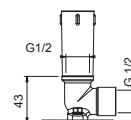

9237

Shower arm

- 45 cm long
- round backplate
- ceiling-mount
- 1/2" inlet

Chrome	86 02 9237
Matt Black	86 13 9237
Polished Nickel PVD	86 95 9237
Matt Gun Metal PVD	86 P5 9237
Matt British Gold PVD	86 P6 9237
Matt Copper PVD	86 P9 9237
Deep Black PVD	86 S1 9237
Pure Brass PVD	86 Q7 9237
Raw Metal PVD	86 Q8 9237

OPTIONAL: Built-in part for plasterboard

W046

91 00 W046