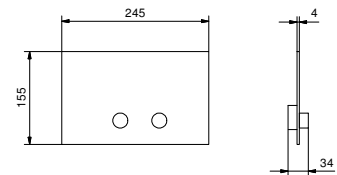

Flush actuator plate

- Base material: stainless steel
- projecting push-button controls
- with round controls
- compatible with GEBERIT SIGMA8, SIGMA12
- without visible fixing system

N.B. complete finishing list in the section miscellaneous articles at the end of the pricelist