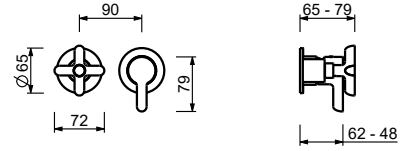

**M687A**

**Built-in piece**

44 00 M687A

**R429**

**Showerrail with external mixer**

- handles
- **2-way** shut-off diverter with turning knob
- 150 cm PVC flexible
- handshower
- shower head Ø 24 cm
- 1/2" inlets
- adjustable slider