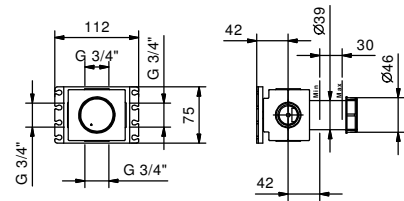

D391A

Built-in piece

19 00 D391A