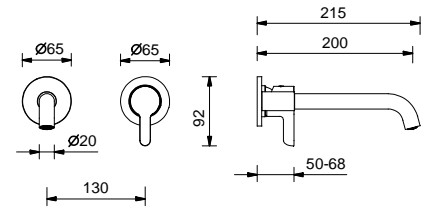

lead $\varnothing$ free

Wall-mount washbasin mixer

- spout projection 21 cm
- handle
- flow restrictor 5 l/min at 3 bar
- 1/2" inlets
- WITHOUT WASTE

R413B

External piece

Chrome	53 02 R413B
Matt Black	53 13 R413B
Polished Nickel PVD	53 95 R413B
Matt Gun Metal PVD	53 P5 R413B
Matt British Gold PVD	53 P6 R413B
Matt Copper PVD	53 P9 R413B
Deep Black PVD	53 S1 R413B
Pure Brass PVD	53 Q7 R413B
Raw Metal PVD	53 Q8 R413B