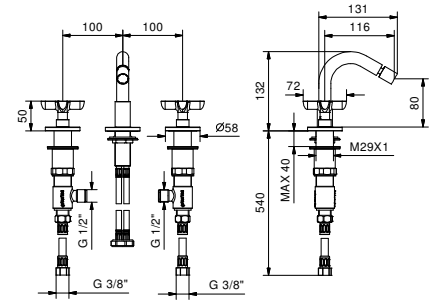

R008W

3-hole bidet mixer

- spout projection 11,6 cm
- flow restrictor 5 l/min at 3 bar
- handles
- 90° ceramic cartridge
- articulated aerator
- flexible supply lines
- WITHOUT WASTE

Chrome	53 02 R008W
Matt Black	53 13 R008W
Polished Nickel PVD	53 95 R008W
Matt Gun Metal PVD	53 P5 R008W
Matt British Gold PVD	53 P6 R008W
Matt Copper PVD	53 P9 R008W
Deep Black PVD	53 S1 R008W
Pure Brass PVD	53 Q7 R008W
Raw Metal PVD	53 Q8 R008W