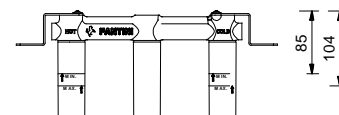

R010A

Built-in piece

44 00 R010A