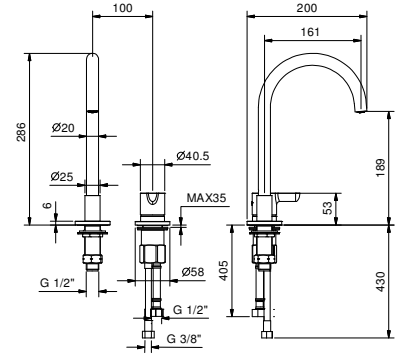

R504W
lead∅free

2-hole washbasin mixer

- spout projection 16 cm
- handle
- flow restrictor 5 l/min at 3 bar
- flexible supply lines
- WITHOUT WASTE

Chrome	53 02 R504W
Matt Black	53 13 R504W
Polished Nickel PVD	53 95 R504W
Matt Gun Metal PVD	53 P5 R504W
Matt British Gold PVD	53 P6 R504W
Matt Copper PVD	53 P9 R504W
Deep Black PVD	53 S1 R504W
Pure Brass PVD	53 Q7 R504W
Raw Metal PVD	53 Q8 R504W