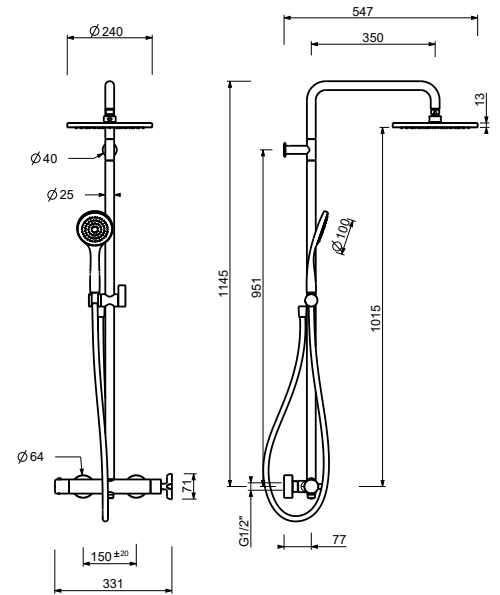

**M687A**

**Built-in piece**

44 00 M687A

**R429**

**Showerrail with external mixer**

- handles
- **2-way** shut-off diverter with turning knob
- 150 cm PVC flexible
- handshower
- shower head Ø 24 cm
- 1/2" inlets
- adjustable slider