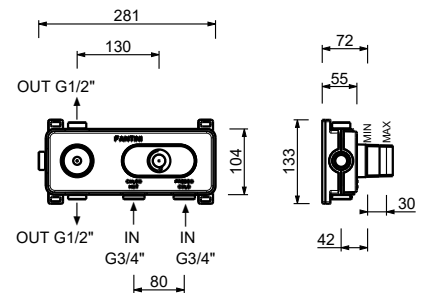

D372A

Built-in piece

19 00 D372A