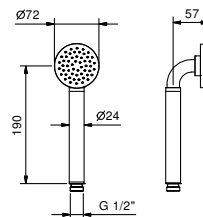

8938

Handshower

- ICONA
- flow restrictor 9 l/min
- anti-lime scale system
- check valve

Chrome	90 02 8938
Matt Black	90 13 8938
Polished Nickel PVD	90 95 8938
Matt Gun Metal PVD	90 P5 8938
Matt British Gold PVD	90 P6 8938
Matt Copper PVD	90 P9 8938
Deep Black PVD	90 S1 8938
Pure Brass PVD	90 Q7 8938
Raw Metal PVD	90 Q8 8938