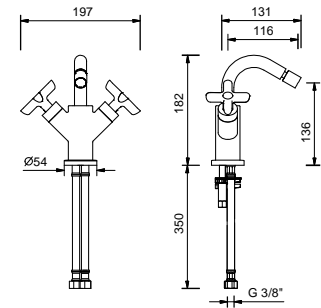

**R011A**

**Built-in piece**

44 00 R011A
-------------

**R062WF**

**Single-hole bidet mixer**

- spout projection 11,6 cm
- handles
- flow restrictor 5 l/min at 3 bar
- 90° ceramic cartridge
- articulated aerator
- flexible supply lines
- WITHOUT WASTE