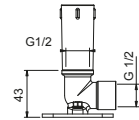

OPTIONAL: Built-in part for plasterboard

W046 91 00 W046