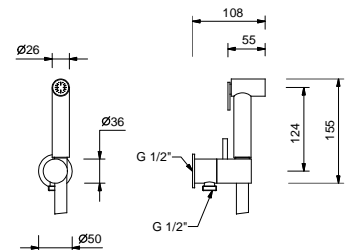

W216

Flush actuator plate

- Base material: stainless steel
- projecting push-button controls
- with round controls
- compatible with TECEBOX OCTA II
- minimum depth: see installation instructions
- without visible fixing system

N.B. complete finishing list in the section miscellaneous articles at the end of the pricelist

Brilliant Stainless Steel	91 38 W216
Matt Black	91 13 W216
Polished Nickel PVD	91 95 W216
Matt Gun Metal PVD	91 P5 W216
Matt British Gold PVD	91 P6 W216
Matt Copper PVD	91 P9 W216
Deep Black PVD	91 S1 W216
Pure Brass PVD	91 Q7 W216
Raw Metal PVD	91 Q8 W216

8486

Double-function hydrobrush

- for WC cleaning
- for personal care if used with a shower mixer
- water plug with showerholder
- stop valve
- Base material: brass
- round backplate
- 120 cm PVC flexible
- 1/2" inlet

N.B. complete finishing list in the section miscellaneous articles at the end of the pricelist

Chrome	91 02 8486
Matt Black	91 13 8486
Polished Nickel PVD	91 95 8486
Matt Gun Metal PVD	91 P5 8486
Matt British Gold PVD	91 P6 8486
Matt Copper PVD	91 P9 8486
Deep Black PVD	91 S1 8486
Pure Brass PVD	91 Q7 8486
Raw Metal PVD	91 Q8 8486

W001

Bathtub drain

- with handle
- WITH WASTE

N.B. complete finishing list in the section miscellaneous articles at the end of the pricelist

Chrome	91 02 W001
Matt Black	91 13 W001
Polished Nickel PVD	91 95 W001
Matt Gun Metal PVD	91 P5 W001
Matt British Gold PVD	91 P6 W001
Matt Copper PVD	91 P9 W001
Deep Black PVD	91 S1 W001