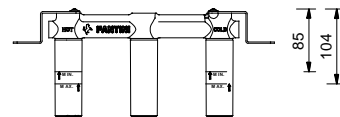

**R010A**

**Built-in piece**

44 00 R010A

**R056WF**  
lead $\emptyset$ free

**Single-hole washbasin mixer**

- spout projection 16 cm
- handles
- flow restrictor 5 l/min at 3 bar
- 90° ceramic cartridge
- flexible supply lines
- WITHOUT WASTE