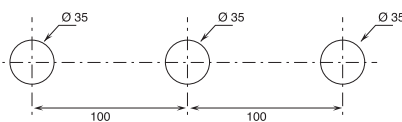

### BASINS HOLE SIZE:

- For washbasin and bidet mixers.
- For single-hole washbasin and bidet mixers.

- 2-hole washbasin mixer.  
**art. R504W**

- 3-hole washbasin mixer.  
**art. R007**

**The built-in 3/4" thermostatic shower mixer is available:**