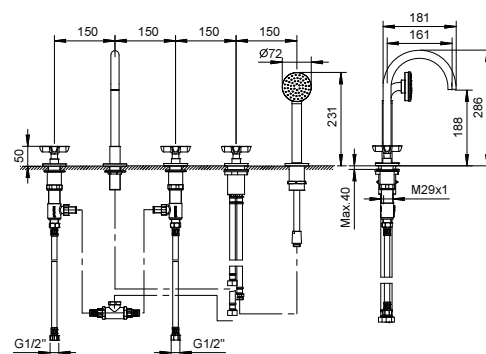

**R017A****Built-in piece**

44 00 R017A

**R065****Deck-mount bathtub mixer**

- spout projection 16 cm
- handles
- 5-hole
- **2-way** diverter with turning knob
- ICONA handshower
- 150 cm flexible
- 90° ceramic cartridge
- 1/2" inlets
- flexible supply lines