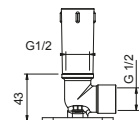

OPTIONAL: Built-in part for plasterboard

W046 91 00 W046