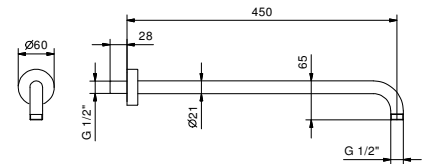

**OPTIONAL: Built-in part for plasterboard**

**W046** 91 00 W046

8028

**Shower arm**

- 45 cm long
- round backplate
- wall-mount
- 1/2" inlet

Chrome	86 02 8028
Matt Black	86 13 8028
Polished Nickel PVD	86 95 8028
Matt Gun Metal PVD	86 P5 8028
Matt British Gold PVD	86 P6 8028
Matt Copper PVD	86 P9 8028
Deep Black PVD	86 S1 8028
Pure Brass PVD	86 Q7 8028
Raw Metal PVD	86 Q8 8028