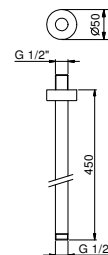

9237

Shower arm

- 45 cm long
- round backplate
- ceiling-mount
- 1/2" inlet

Chrome	86 02 9237
Matt Black	86 13 9237
Polished Nickel PVD	86 95 9237
Matt Gun Metal PVD	86 P5 9237
Matt British Gold PVD	86 P6 9237
Matt Copper PVD	86 P9 9237
Deep Black PVD	86 S1 9237
Pure Brass PVD	86 Q7 9237
Raw Metal PVD	86 Q8 9237

OPTIONAL: Built-in part for plasterboard

W046

91 00 W046